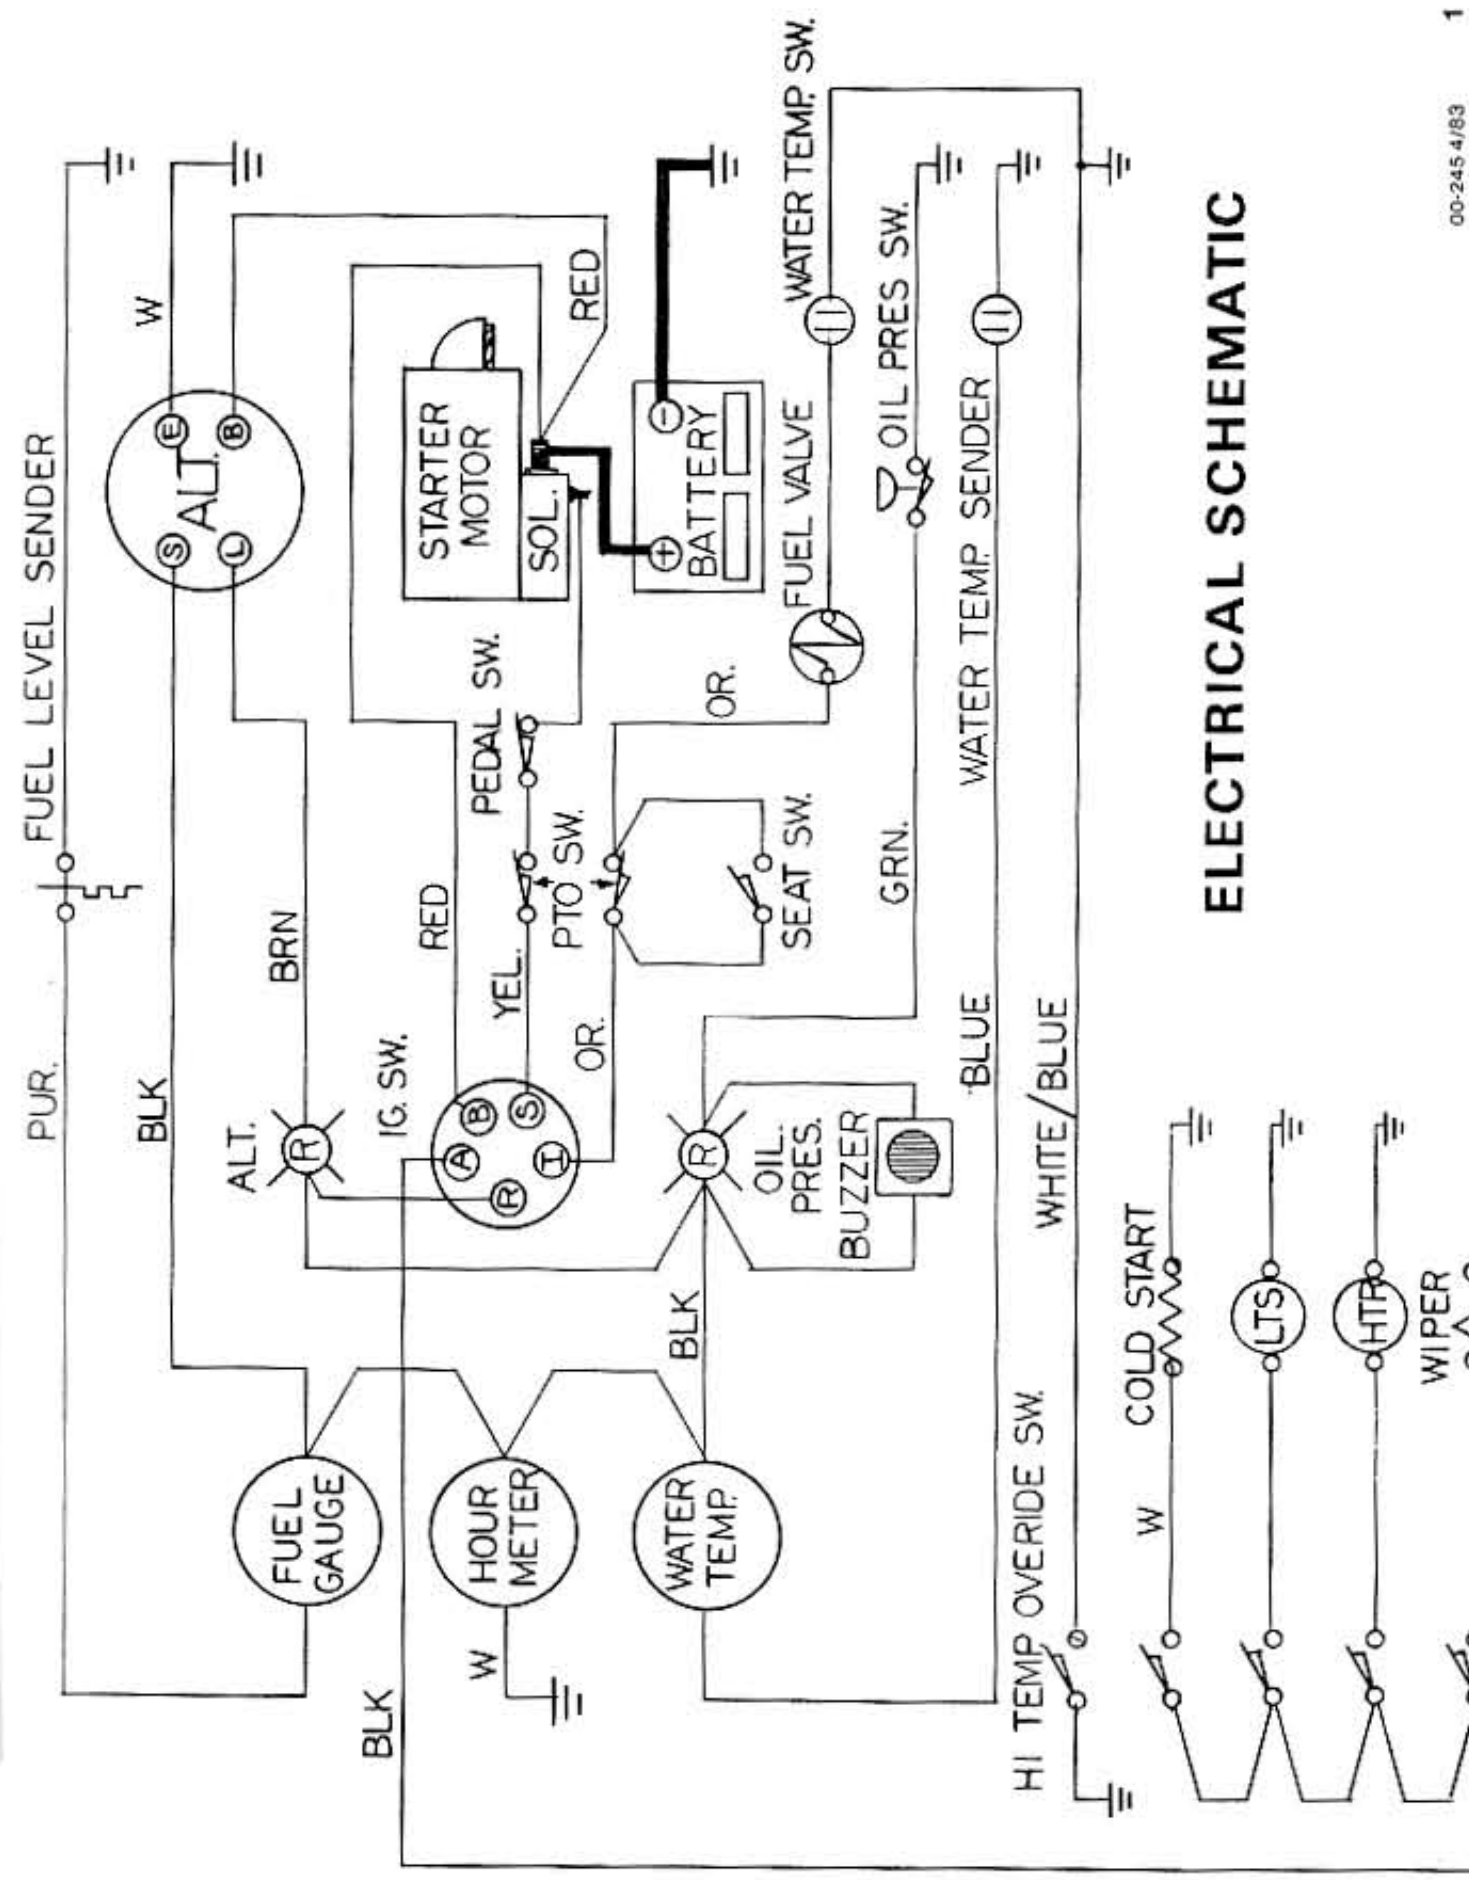

18155 Edison Avenue • Chesterfield, Missouri 63017

TURF BLAZER

727

PARTS MANUAL

MODEL 72Y27 TRACTOR
MODEL C72D ROTARY MOWER
MODEL C60D ROTARY MOWER

ELECTRICAL SCHEMATIC

DRIVE TRAIN ASS'Y.

Item Number	Req'd.	Description	Item Number	Req'd.	Description	Item Number	Req'd.	Description
1	04-135	Engine	47	1112	Locknut - 3/8-16	93	05-038	Throttle Rod Swivel
2	124550-55700	Fuel Filter Element	48	5018	Neutral Safety Switch	94	05-039	Retaining Ring
3	121256-12510	Air Cleaner Element	49	1764	Lockwasher - 5/8"	95	05-028	PTO Brake Assy
4	03-701	Bushing	50	1765	Hex Nut - 5/8"	96	05-029A	Upper Belt Guide
5	02-131	Water Temp Sender	51	05-018A	Transmission Lever	97	4114	PTO Brake Spring
6	03-702	Injection Pump Inlet Fitting	52	1131	Roll Pin - 1/4 x 1"	98	1031	Bolt
7	03-703	Nipple	53	5013	Spring	99	05-030A	PTO Shaft Housing
8	03-704	Fuel Shutoff Valve	54	05-019	Roller	100	4173	Bushing
9	5259	Hose Fitting - 90°	55	04-134	Bushing	101	05-095	Insert - PTO Pivot
10	03-705	Valve/Separator Hose - 22"	56	1767	Bolt	102	04-118A	PTO Shaft Bearing
11	03-707	Fuel Pump/Separator Hose - 15-1/2"	57	1600	Coller Pin	103	04-117	PTO Pulley
12	121450-13200	Exhaust Flange Gasket	58	05-020	Neutral Strap	104	3484	PTO Bell
13	121454-13490	Muffler	59	04-129	Bushing	105	05-132	PTO Spring
14	121454-13650	Tail Pipe	60	1766	Bolt	106	05-031	PTO Shall
15	22217-080000	Lockwasher 8mm	61	05-021	Spacer	107	1310	Key
16	26716-080002	Bolt - M8	62	1202	Lockwasher - 3/8	108	1311	Key
17	05-014	Engine Mount Bracket	63	1031	Bolt	109	1133	Roll Pin 5/16" x 1 1/8"
18	04-036	Motor Mount	64	05-116	Drive Gear	110	04-119A	Drive Shaft Female
19	26116-120302	Bolt - 12mm 175mm Pitch	65	6031	Retaining Ring	111	4146	U-Joint Repair Kit
20	22217-120000	Lockwasher - 12mm	66	05-001	Transaxle	112	05-032	PTO Belcrank
21	1740	Locknut - 3/8 - 24	67	03-685	Fitting - 45°	113	05-033	Spacer
22	05-118	Upper Radiator Hose	68	1040	Bolt	114	1033	Bolt - 1/2 x 1-1/2"
23	05-120	Hose Clamp	69	1112	Locknut - 3/8 - 16	115	1222	Flatwasher - 3/8"
24	05-119	Lower Radiator Hose	70	05-022	Cyl Mount Pin	116	1778	Machine Screw - 10-32 x 1"
25	04-116	Drive Pulley	71	1609	Coller Pin	117	1223	Flatwasher - 1/2"
26	5005C	Coupling Disc	72	03-098	Nipple - 1/2 x 3-1/2"	118	5164	Clevis
27	05-016	Coupling Shaft	73	03-691	Nipple - 1/2 x 11-1/2"	119	5160	Clevis Pin
28	05-133	Trans. Coupling Adaptor	74	03-686	Dipstick	120	05-035	PTO Linkage Rod
29	1066	Bolt	75	05-023	Lugnut	122	05-036	PTO Lever
30	1763	Bolt	76	04-142	Wheel Assy	123	05-121	PTO Handle Grip
31	05-111	Stabilizer BRKT.	77	05-004	Tube	124	1737	Bolt
32	1221	Flatwasher - 5/16"	78	03-661A	Lift Valve	125	05-037	PTO Lock Lever
33	1115	Locknut - 5/16 - 24 SAE	79	1222	Flatwasher - 3/8"	126	02-100	Chassis Wiring Harness
34	6602	Key	80	03-076	Fitting - 6400 x 6	127	05-005	Drive Wheel
35	03-659	Transmission	81	03-665	Tube	128	05-006	Drive Tire
36	03-708	O-Ring	82	03-692	Fitting - 90° 6801 x 8 x 6	129	05-007	Drive Tire Repair Tube
37	03-708	Fitting 90° 6801 x 8 x 6	83	03-683A	Tube	130	03-235	1/8" Ring
38	03-663	Fitting 90° 6801 x 6 x 6	84	03-666A	Lift Valve Lever	131	05-077	PTO Rod Retainer
39	03-129	O-Ring	85	05-024	Lift Valve Linkage Rod	132	03-286	Fuel/Water Separator
40	03-696	Fitting 90° 6801 x 12 x 10	86	05-025A	Throttle Lever	133	03-287	Separator Element
41	03-668	Tube	87	05-026	Friction Pad	134	03-229	Fitting 90°
42	6033	Filter Cartridge	88	5033	Spring	135	05-100	Separator Bracket
43	1032	Bolt	89	5034	Locknut - 10-32	136	05-140	Filter/Fuel Pump Hose - 16"
44	05-017	Neutral Adj. Plate	90	1117	Handle Grip	137	05-085	Oil Filter Element
45	1014	Bolt - 1/4	91	05-143	Throttle Linkage Rod	138	02-138	Oil Pres. Sw.
46	1036	Bolt - 3/8-16 x 2-1/4"	92	05-027		139	121400-44740	Fan