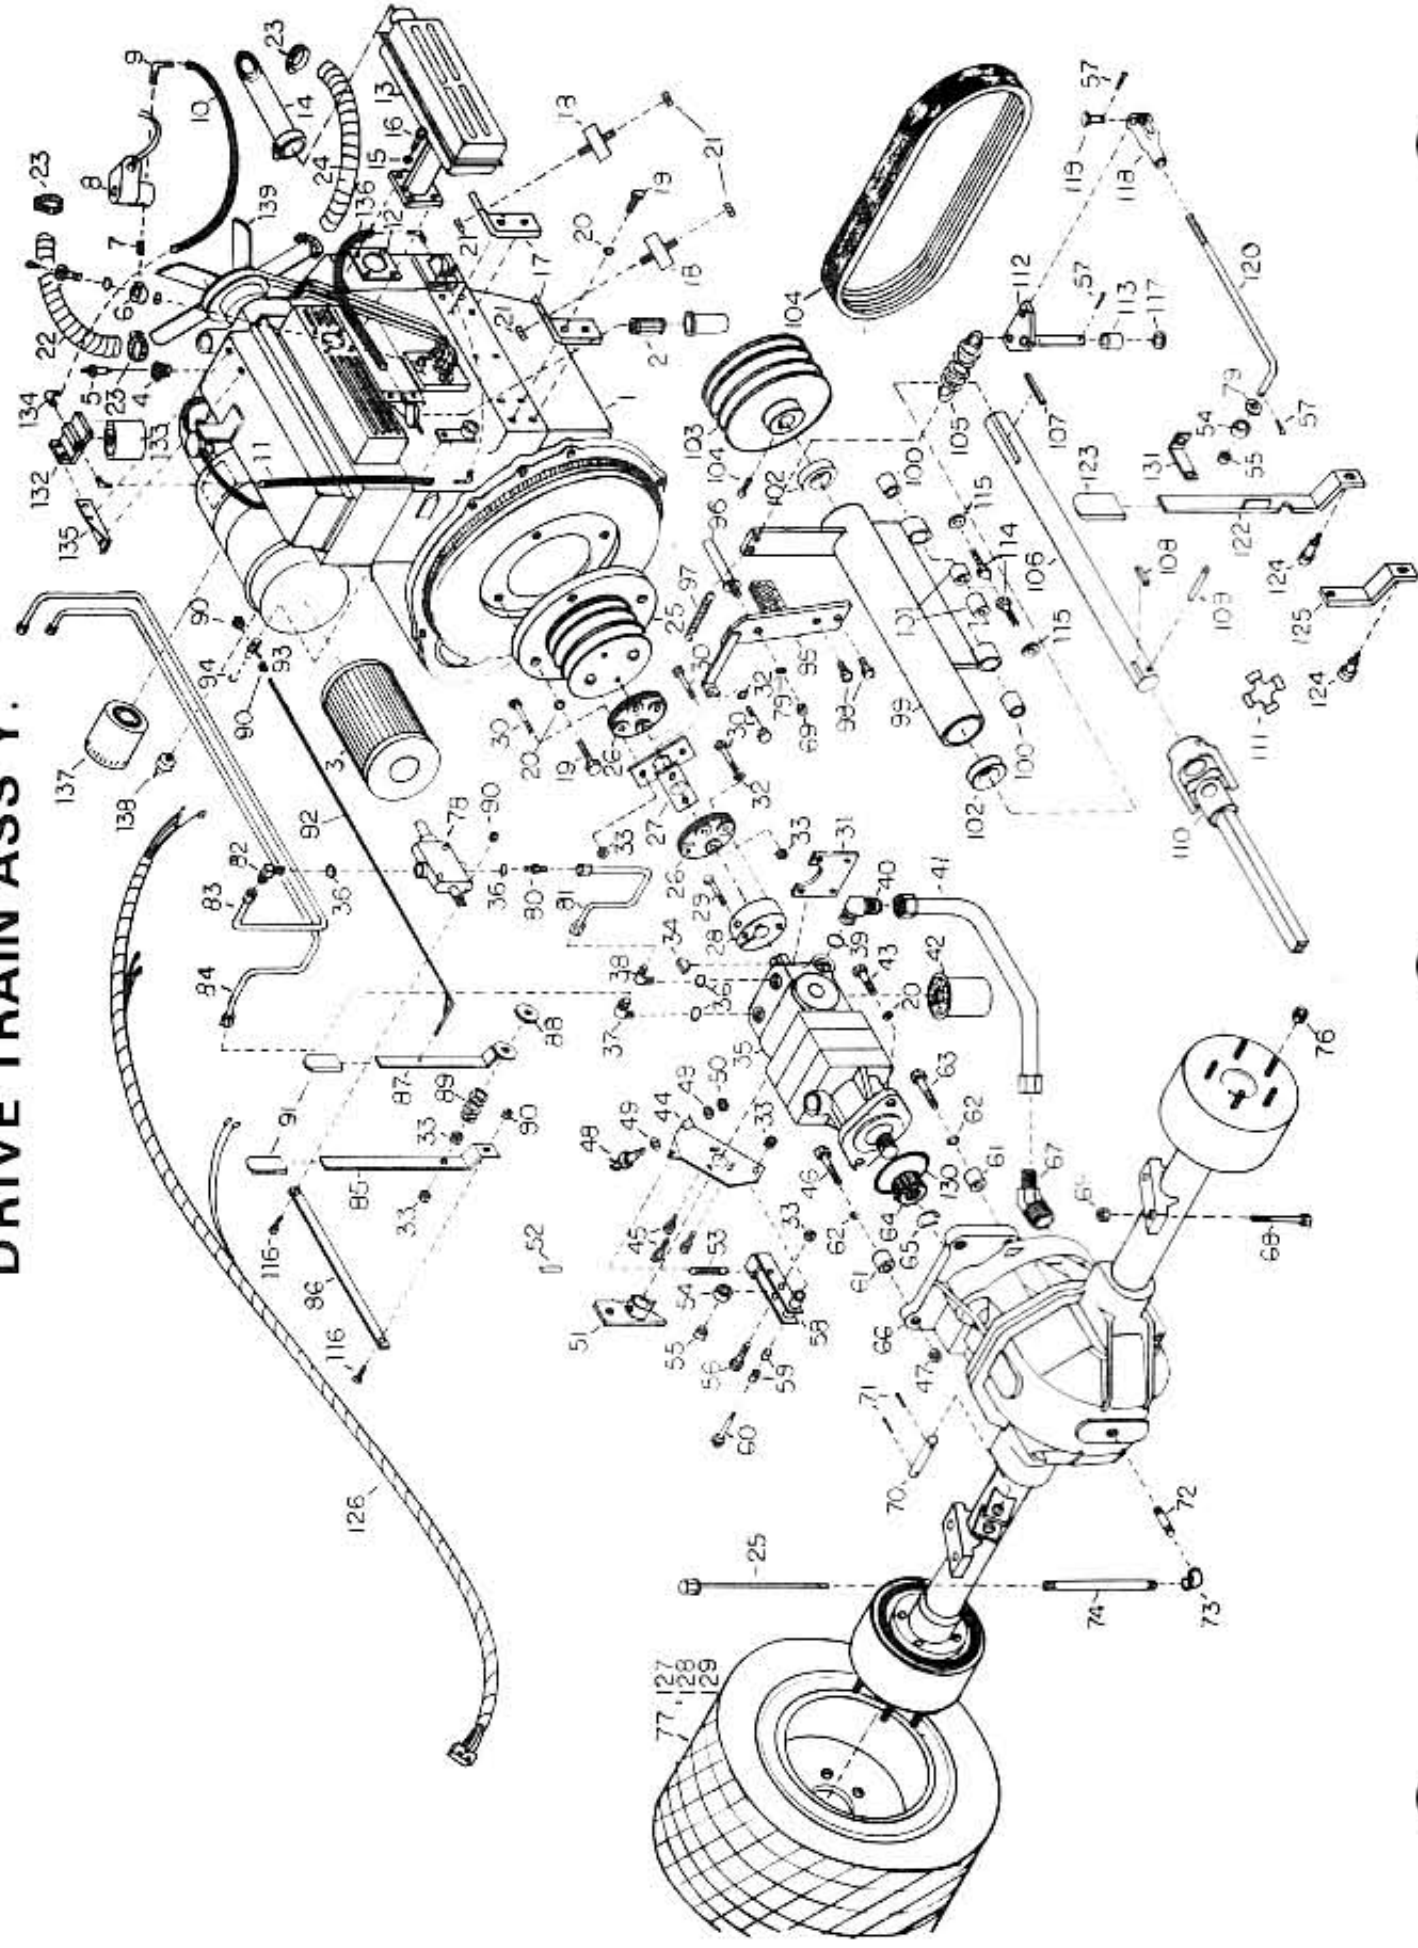

18155 Edison Avenue • Chesterfield, Missouri 63017

TURF BLAZER

727

PARTS MANUAL

MODEL 72Y27 TRACTOR
MODEL C72D ROTARY MOWER
MODEL C60D ROTARY MOWER

ELECTRICAL SCHEMATIC

DRIVE TRAIN ASS'Y.

Item Number	Req'd.	Description	Item Number	Req'd.	Description	Item Number	Req'd.	Description
1	04-135	Engine	47	1112	Locknut - 3/8-16	93	05-038	Throttle Rod Swivel
2	124550-55700	Fuel Filter Element	48	5018	Neutral Safety Switch	94	05-039	Retaining Ring
3	121256-12510	Air Cleaner Element	49	1764	Lockwasher - 5/8"	95	05-028	PTO Brake Assy
4	03-701	Bushing	50	1765	Hex Nut - 5/8"	96	05-029A	Upper Belt Guide
5	02-131	Water Temp Sender	51	05-018A	Transmission Lever	97	4114	PTO Brake Spring
6	03-702	Injection Pump Inlet Fitting	52	1131	Roll Pin - 1/4 x 1"	98	1031	Bolt
7	03-703	Nipple	53	5013	Spring	99	05-030A	PTO Shaft Housing
8	03-704	Fuel Shutoff Valve	54	05-019	Roller	100	4173	Bushing
9	5259	Hose Fitting - 90°	55	04-134	Bushing	101	05-095	Insert - PTO Pivot
10	03-705	Valve/Separator Hose - 22"	56	1767	Bolt	102	04-118A	PTO Shaft Bearing
11	03-707	Fuel Pump/Separator Hose - 15-1/2"	57	1600	Coller Pin	103	04-117	PTO Pulley
12	121450-13200	Exhaust Flange Gasket	58	05-020	Neutral Strap	104	3484	PTO Bell
13	121454-13490	Muffler	59	04-129	Bushing	105	05-132	PTO Spring
14	121454-13650	Tail Pipe	60	1766	Bolt	106	05-031	PTO Shall
15	22217-080000	Lockwasher 8mm	61	05-021	Spacer	107	1310	Key
16	26716-080002	Bolt - M8	62	1202	Lockwasher - 3/8	108	1311	Key
17	05-014	Engine Mount Bracket	63	1031	Bolt	109	1133	Roll Pin 5/16" x 1 1/8"
18	04-036	Motor Mount	64	05-116	Drive Gear	110	04-119A	Drive Shaft Female
19	26116-120302	Bolt - 12mm 175mm Pitch	65	6031	Retaining Ring	111	4146	U-Joint Repair Kit
20	22217-120000	Lockwasher - 12mm	66	05-001	Transaxle	112	05-032	PTO Belcrank
21	1740	Locknut - 3/8 - 24	67	03-685	Fitting - 45°	113	05-033	Spacer
22	05-118	Upper Radiator Hose	68	1040	Bolt	114	1033	Bolt - 1/2 x 1-1/2"
23	05-120	Hose Clamp	69	1112	Locknut - 3/8 - 16	115	1222	Flatwasher - 3/8"
24	05-119	Lower Radiator Hose	70	05-022	Cyl Mount Pin	116	1778	Machine Screw - 10-32 x 1"
25	04-116	Drive Pulley	71	1609	Coller Pin	117	1223	Flatwasher - 1/2"
26	5005C	Coupling Disc	72	03-098	Nipple - 1/2 x 3-1/2"	118	5164	Clevis
27	05-016	Coupling Shaft	73	03-691	Nipple - 1/2 x 11-1/2"	119	5160	Clevis Pin
28	05-133	Trans. Coupling Adaptor	74	03-686	Dipstick	120	05-035	PTO Linkage Rod
29	1066	Bolt	75	05-023	Lugnut	122	05-036	PTO Lever
30	1763	Bolt	76	04-142	Wheel Assy	123	05-121	PTO Handle Grip
31	05-111	Stabilizer BRKT.	77	05-004	Tube	124	1737	Bolt
32	1221	Flatwasher - 5/16"	78	03-661A	Lift Valve	125	05-037	PTO Lock Lever
33	1115	Locknut - 5/16 - 24 SAE	79	1222	Flatwasher - 3/8"	126	02-100	Chassis Wiring Harness
34	6602	Key	80	03-076	Fitting - 6400 x 6	127	05-005	Drive Wheel
35	03-659	Transmission	81	03-665	Tube	128	05-006	Drive Tire
36	03-708	O-Ring	82	03-692	Fitting - 90° 6801 x 8 x 6	129	05-007	Drive Tire Repair Tube
37	03-708	Fitting 90° 6801 x 8 x 6	83	03-683A	Tube	130	03-235	1/8" Ring
38	03-663	Fitting 90° 6801 x 6 x 6	84	03-666A	Lift Valve Lever	131	05-077	PTO Rod Retainer
39	03-129	O-Ring	85	05-024	Lift Valve Linkage Rod	132	03-286	Fuel/Water Separator
40	03-696	Fitting 90° 6801 x 12 x 10	86	05-025A	Throttle Lever	133	03-287	Separator Element
41	03-668	Tube	87	05-026	Friction Pad	134	03-229	Fitting 90°
42	6033	Filter Cartridge	88	5033	Spring	135	05-100	Separator Bracket
43	1032	Bolt	89	5034	Locknut - 10-32	136	05-140	Filter/Fuel Pump Hose - 16"
44	05-017	Neutral Adj. Plate	90	1117	Handle Grip	137	05-085	Oil Filter Element
45	1014	Bolt - 1/4	91	05-143	Throttle Linkage Rod	138	02-138	Oil Pres. Sw.
46	1036	Bolt - 3/8-16 x 2-1/4"	92	05-027		139	121400-44740	Fan