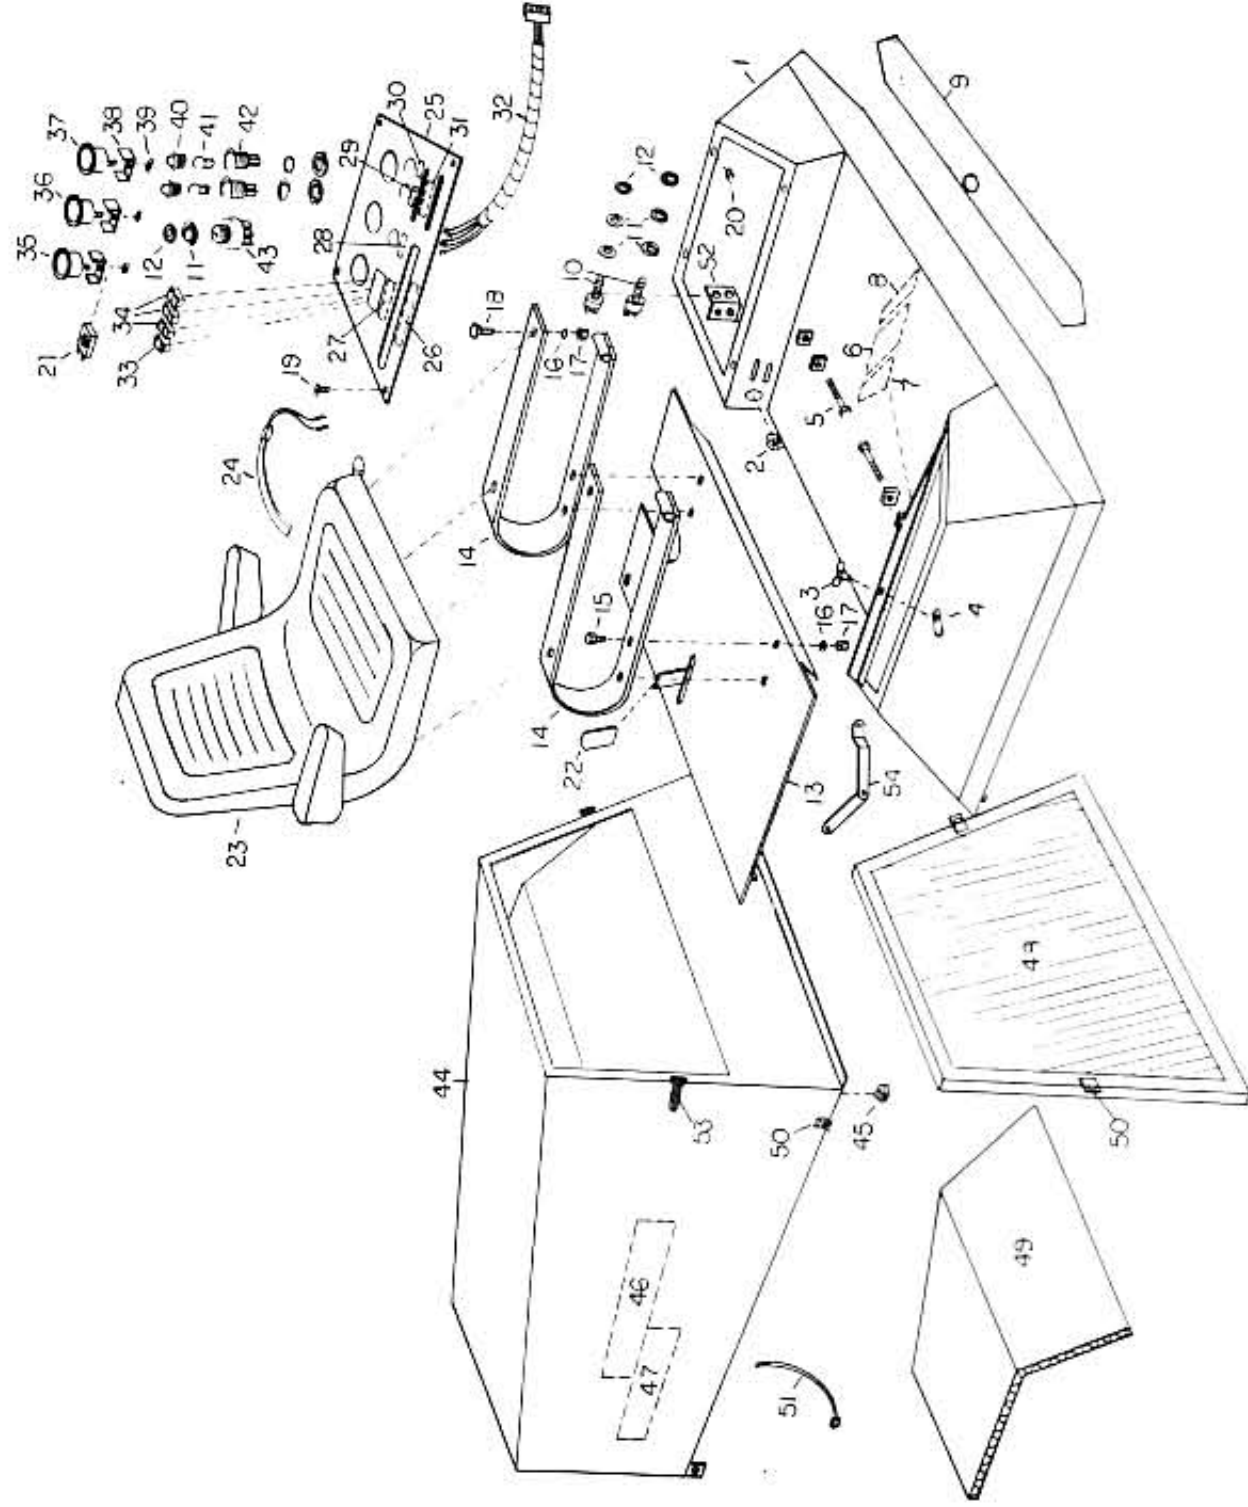

COVERS

Item	Number	No. Req'd.	Description	Item	Number	No. Req'd.	Description
1	05-071	1	Cowling	28	00-042	1	Decal - Ignition Switch
2	04-126	1	Bushing	29	00-041	1	Decal - Oil Pressure
3	04-050A	1	Knob	30	00-043	1	Decal - Alternator
4	04-050B	1	Latch	31	00-038	1	Decal - Throttle/Lift Valve
5	1029	2	Bolt - 5/16 - 18 x 3-1/2"	32	02-104	1	Wiring Harness - Inst./Panel
6	7005	1	Decal - Operating Instructions	33	02-072	1	Switch - Momentary Contact
7	00-045	1	Decal - Parking Brake	34	02-073	3	Switch - Maintained Contact
8	00-046	1	Decal - Traction Pedal	35	5122	1	Hour Meter
9	00-051	1	Anti-Skid - Floor	36	02-052	1	Water Temp. Gage
10	5018	2	Safety Switch - N.O.	37	02-054	1	Fuel Level Gage
11	1764	5	Lockwasher	38	02-055	3	Gage Mounting Bracket
12	1765	3	Hex Nut	39	1775	3	Locknut
13	05-072A	1	Trans. Access Cover	40	02-026	2	Red Lens
14	05-082	2	Seat Spring	41	02-025	2	Bulb
15	1021	4	Bolt - 5/16 - 18 x 1"	42	02-024	2	Light Socket
16	1201	8	Lockwasher - 5/16"	43	02-074A	1	Ignition Switch
17	1102	8	Hex Nut - 5/16 - 18	44	05-074A	1	Hood
18	1776	4	Bolt - 5/16 - 18 x 1" Carriage	45	05-138	2	Rubber Bumper
19	1748	4	Machine Screw	46	00-035	2	Decal - Turf Blazer
20	1732	4	"U" Nut	47	00-034A	2	Decal - 727 Diesel
21	02-117	1	Buzzer	48	05-156	1	Screen - Front
22	05-143	1	Handle Grip	49	05-157	1	Insulation - Sides
23	05-122	1	Seat	50	05-137	1	Striker
24	5219	1	Seat Safety Switch	51	05-080	2	Hood Restraint
25	05-073	1	Instrument Panel	52	05-155	1	Safety Switch Brkt.
26	00-039	1	Decal - "PTO"	53	05-084	2	Latch
27	00-040	1	Decal - Switches	54	05-094	1	Access Cover Brace