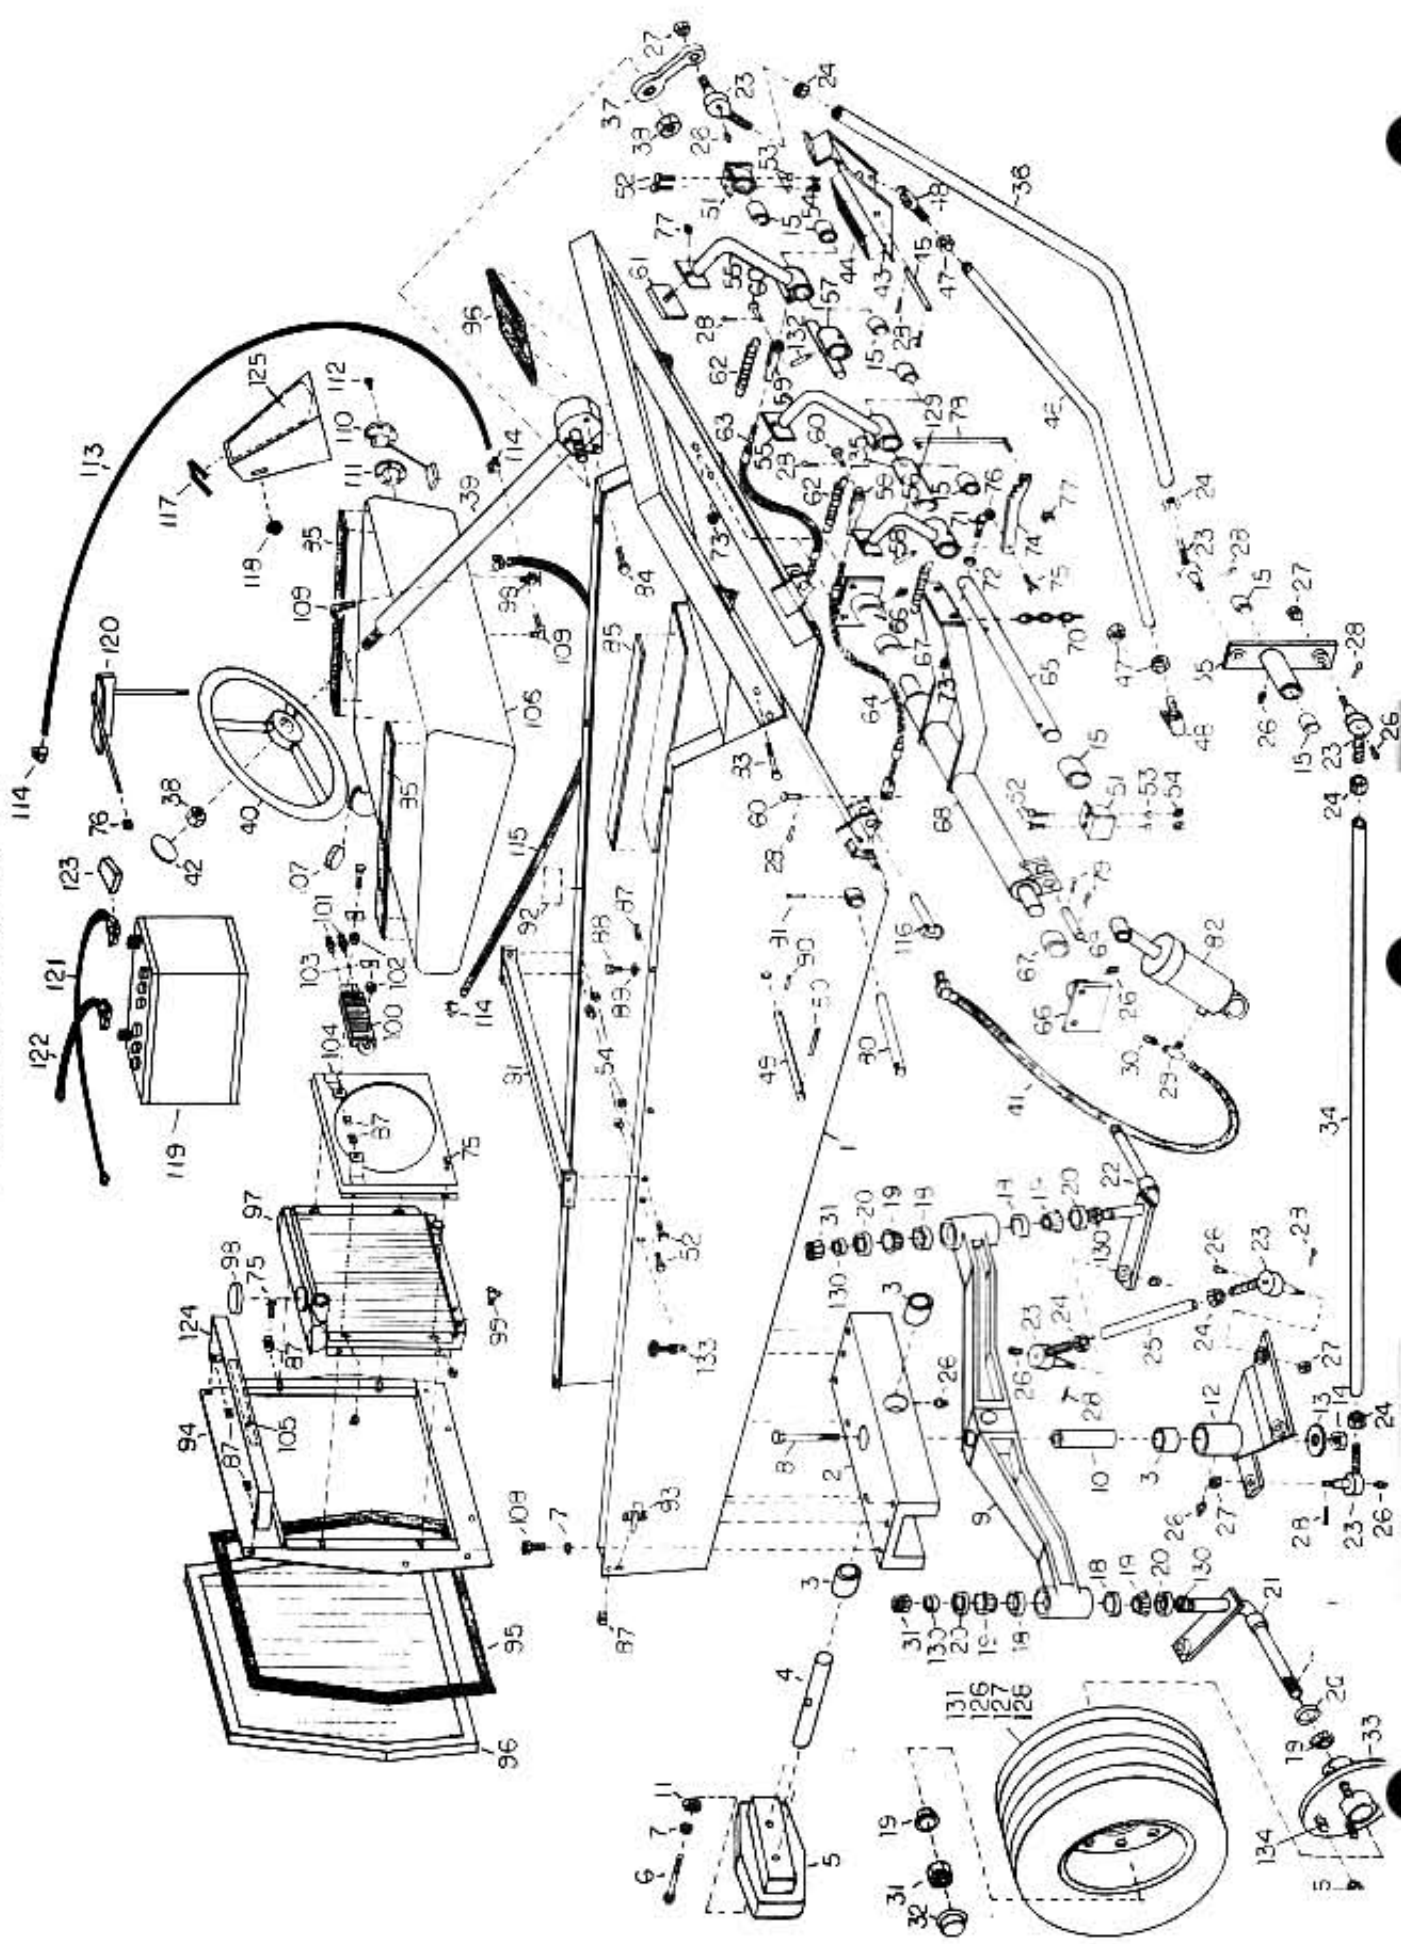

FRAME ASS'Y.

Item	Number	Req'd.	Description	Item	Number	Req'd.	Description	Item	Number	Req'd.	Description
1	05-000	1	Frame	46	05-051A	1	Traction Linkage	91	05-062	1	Frame Brace
2	05-128	1	Rear Yoke	47	1108	4	Half Nut - 9/16 - 18	92	00-044	1	Decal - "Desert Fuel"
3	4121	4	Bushing	48	04-146	2	Ball Joint	93	05-136	2	Toggle Latch
4	05-040	1	Pivot Pin	49	05-149	1	Bypass Valve Ext.	94	05-063A	1	Radiator Mount Bracket
5	05-130	1	Rear Weight	50	1130	1	Roll Pin 3/16 x 1 1/2"	95	00-080	7	Weatherstrip
6	1035	2	Bolt - 3/8 - 16 x 2"	51	05-052	2	Brake Shaft Bracket	96	05-064	1	Rear Screen
7	1202	10	Lock Washer	52	1020	8	Bolt - 5/16 - 18 x 3/4	97	05-117	1	Radiator
8	1762	1	Bolt - 1/2 - 13 x 6-1/2"	53	1201	8	Lockwasher	98	06-024	1	Radiator Cap
9	05-151	1	Rear Axle	54	1102	8	Hex Nut	99	03-135	2	Petcock
10	05-041	1	Belcrank Pivot Pin	55	05-053	2	Single Brake Lever	100	03-810	1	Oil Cooler
11	1769	2	Flatwasher	56	05-152	1	Dual Brake Lever	101	03-246	1	Fitting
12	05-042	1	Steering Belcrank	57	05-055	1	Dual Brake Tie Bar	102	05-013	2	Grommet
13	1223	1	Flatwasher	58	1132	2	Roll Pin - 1/4 x 1-1/4	103	05-087	2	Clamp Plate
14	1770	1	Slotted Nut	59	5039	2	Clevis	104	05-065	1	Fin Shroud
15	4122	8	Bushing	60	5160	4	Clevis Pin	105	00-036	1	Decal - "Rotating Blade"
16	05-148	10	Lug Nut	61	5276	3	Brake Pedal Pad	106	05-124	1	Fuel Tank
17	05-084	2	Hood Latch	62	4114	3	Spring	107	05-066	1	Fuel Tank Cap
18	04-007	4	Bearing Cup	63	05-113	1	Brake Cable - Short	108	1719	8	Bolt - 3/8 - 16 x 3/4
19	04-165	4	Bearing Cone	64	05-112	1	Brake Cable - Long	109	5259	2	Fitting - 90°
20	04-006	5	Seal	65	05-056	1	Brake Shaft	110	05-067	1	Fuel Level Sender
21	05-109	1	Spindle - Right	66	05-057	2	Lift Bar Mounting Bracket	111	05-068	1	Gasket
22	05-108	1	Spindle - Left	67	04-123	2	Bearing	112	1777	1	Screw
23	04-120	8	Ball Joint	68	05-058A	1	Lift Bar Assy	113	05-139	1	Hose - Fuel Tank/Filter
24	1772	8	Half Nut - 5/8 - 16	69	05-022	1	Lift Cyl. Pin	114	04-082	8	Hose Clamp
25	05-045	2	Tie Rod	70	05-142A	2	Lift Chain	115	05-141	1	Hose - Engine/Tank Return
26	1500	16	Grease Fitting	71	1032	2	Bolt	116	1236	2	Push Arm Pin
27	1773	8	Slotted Nut	72	1222	2	Flatwasher	117	04-059	7	Trim Molding
28	1600	11	Cotter Pin	73	1112	6	Lock Nut	118	05-127	1	Knob - Brake Latch
29	03-775	1	Fitting	74	05-153	1	Brake Latch Bar	119	5037	1	Battery
30	1302	1	Plug 1/4"	75	1000	11	Bolt - 1/4-20 x 3/4	120	05-070	1	Battery Holddown Bracket
31	1701	2	1-14 Slotted Hex Nut	76	1110	5	Locknut - 1/4"	121	02-070	1	Battery Cable - Pos
32	04-113	2	Hub Cap	77	1775	1	Locknut - 10-32	122	02-071	1	Battery Cable - Ground
33	05-144	2	Wheel Hub	78	05-060	1	Brake Latch Linkage Rod	123	5132	1	Battery Cable Boot
34	05-046	1	Rear Steering Linkage	79	1608	4	Cotter Pin	124	05-150	1	Radiator Duct
35	05-047	1	Steering Pivot	80	05-061	1	Steering Pivot Pin	125	00-033	1	Decal - Logo
36	05-048	1	Front Steering Linkage	81	1131	1	Roll Pin - 1/4 x 1	126	05-147	1	Rear Wheel
37	05-048	1	Steering Gearbox Lever	82	03-667	1	Cylinder	127	05-010	1	Rear Tire
38	1123	2	Hex Nut - 5/8 - 18	83	1026	4	Bolt	128	05-011	1	Rear Tube Repair Ruber
39	05-114	1	Steering Column/Gearbox	84	1741	2	Bolt	129	05-078	1	Brake Shaft Spacer
40	05-125	1	Steering Wheel	85	00-083	6	Weatherstrip	130	05-154	4	Steering Spindle Spacer
41	03-794	1	Hose - Lift Valve/Cylinder	86	00-047	1	Anti-Skid, Floor	131	05-145	1	Rear Wheel/Tire Assy
42	05-144	1	Wheel Cover	87	1732	18	"U" Nut	132	1132	2	Roll Pin - 1/4 x 1-1/2
43	05-049	1	Traction Pedal	88	1003	4	Bolt	133	05-084	2	Lug Bolts
44	00-052	1	Non-Skid, Pedal	89	1220	4	Flatwasher	134	04-009	10	Lug Bolts
45	05-050	1	Pedal Pin	90	1135	1	Roll Pin 3/16 x 1 1/4"	135	05-159	1	Brake Lever Spacer