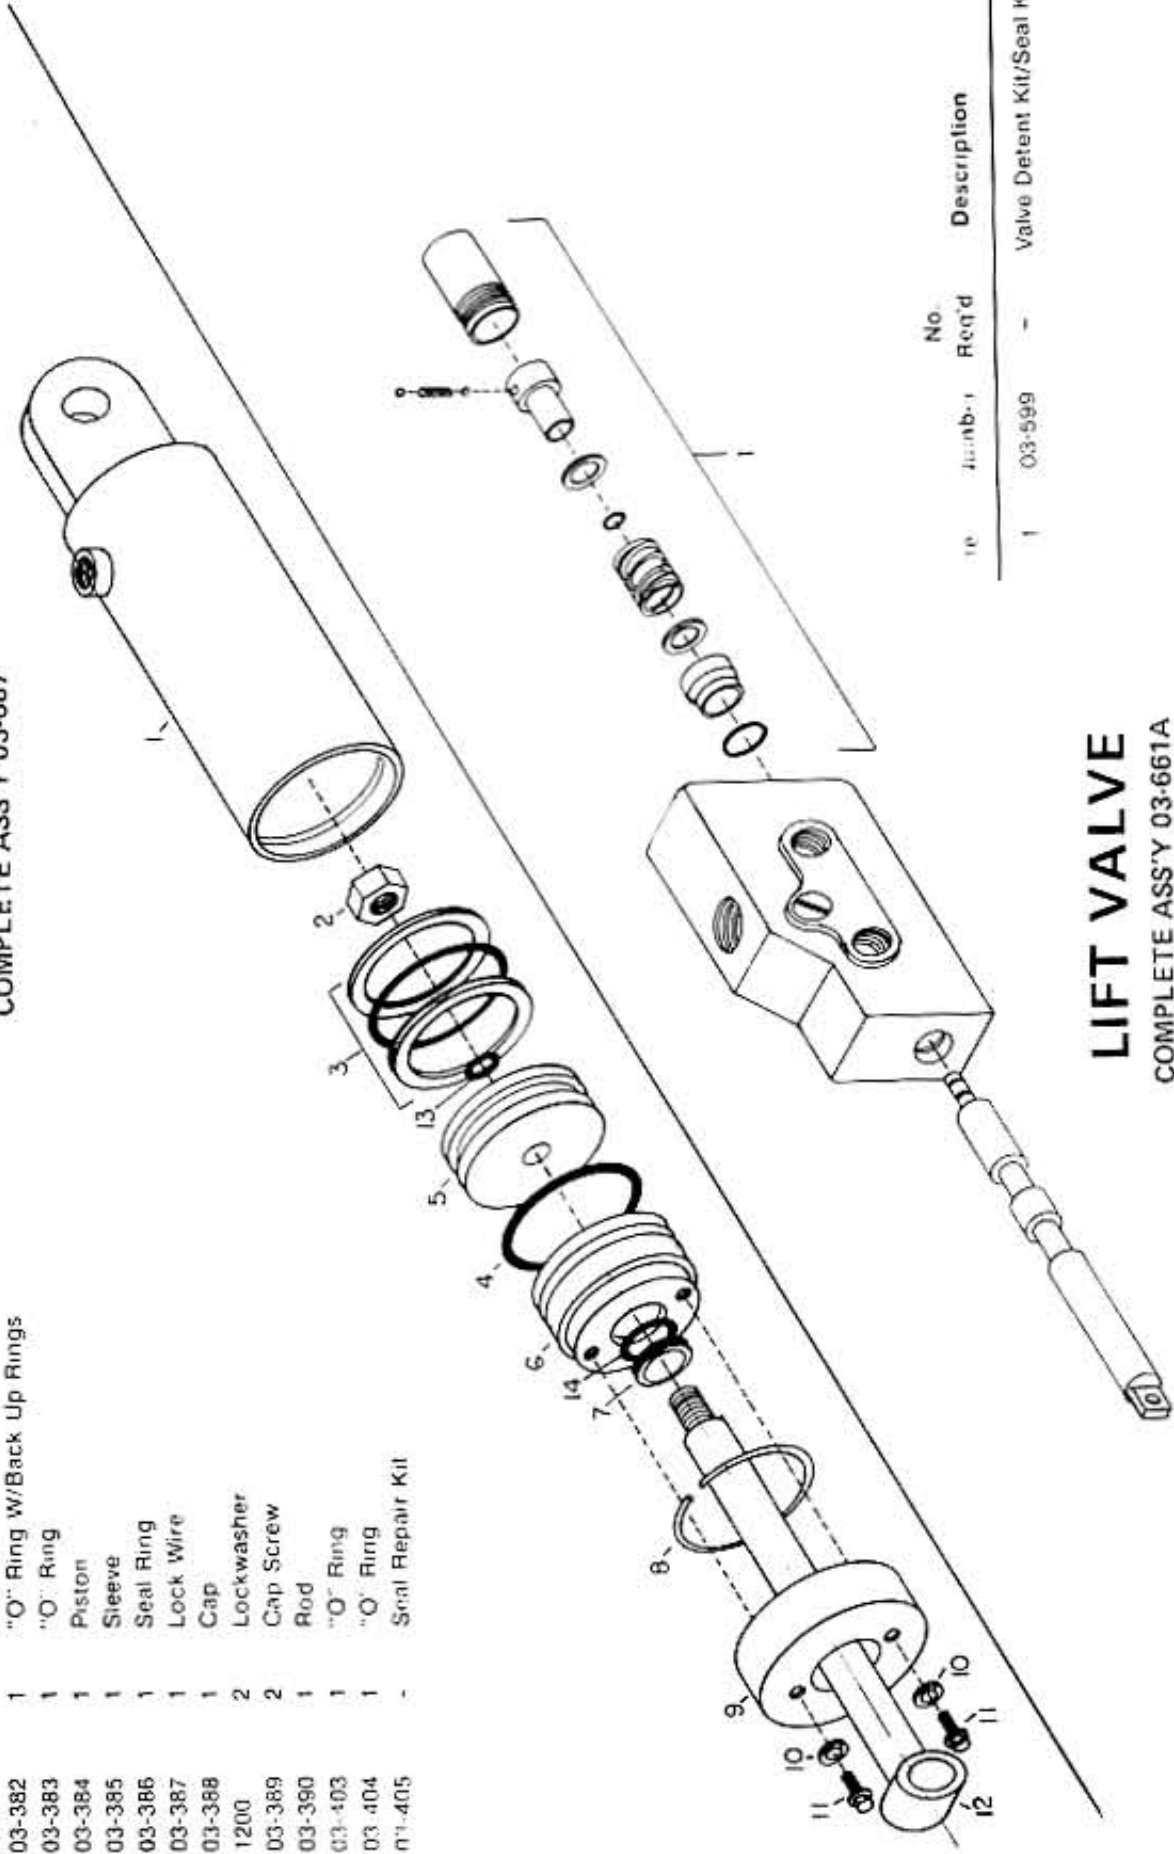

LIFT CYLINDER

COMPLETE ASS'Y 03-667

Item	Number	No. Req'd.	Description
1	03-380	1	Cylinder Body
2	03-381	1	Locknut
3	03-382	1	"O" Ring W/Back Up Rings
4	03-383	1	"O" Ring
5	03-384	1	Piston
6	03-385	1	Sleeve
7	03-386	1	Seal Ring
8	03-387	1	Lock Wire
9	03-388	1	Cap
10	1200	2	Lockwasher
11	03-389	2	Cap Screw
12	03-390	1	Rod
13	03-403	1	"O" Ring
14	03-404	1	"O" Ring
15	01-405	-	Seal Repair Kit

Item	Number	No. Req'd.	Description
10	03-599	-	Valve Detent Kit/Seal Kit

LIFT VALVE

COMPLETE ASS'Y 03-661A

GEARBOX

COMPLETE ASS'Y 4347